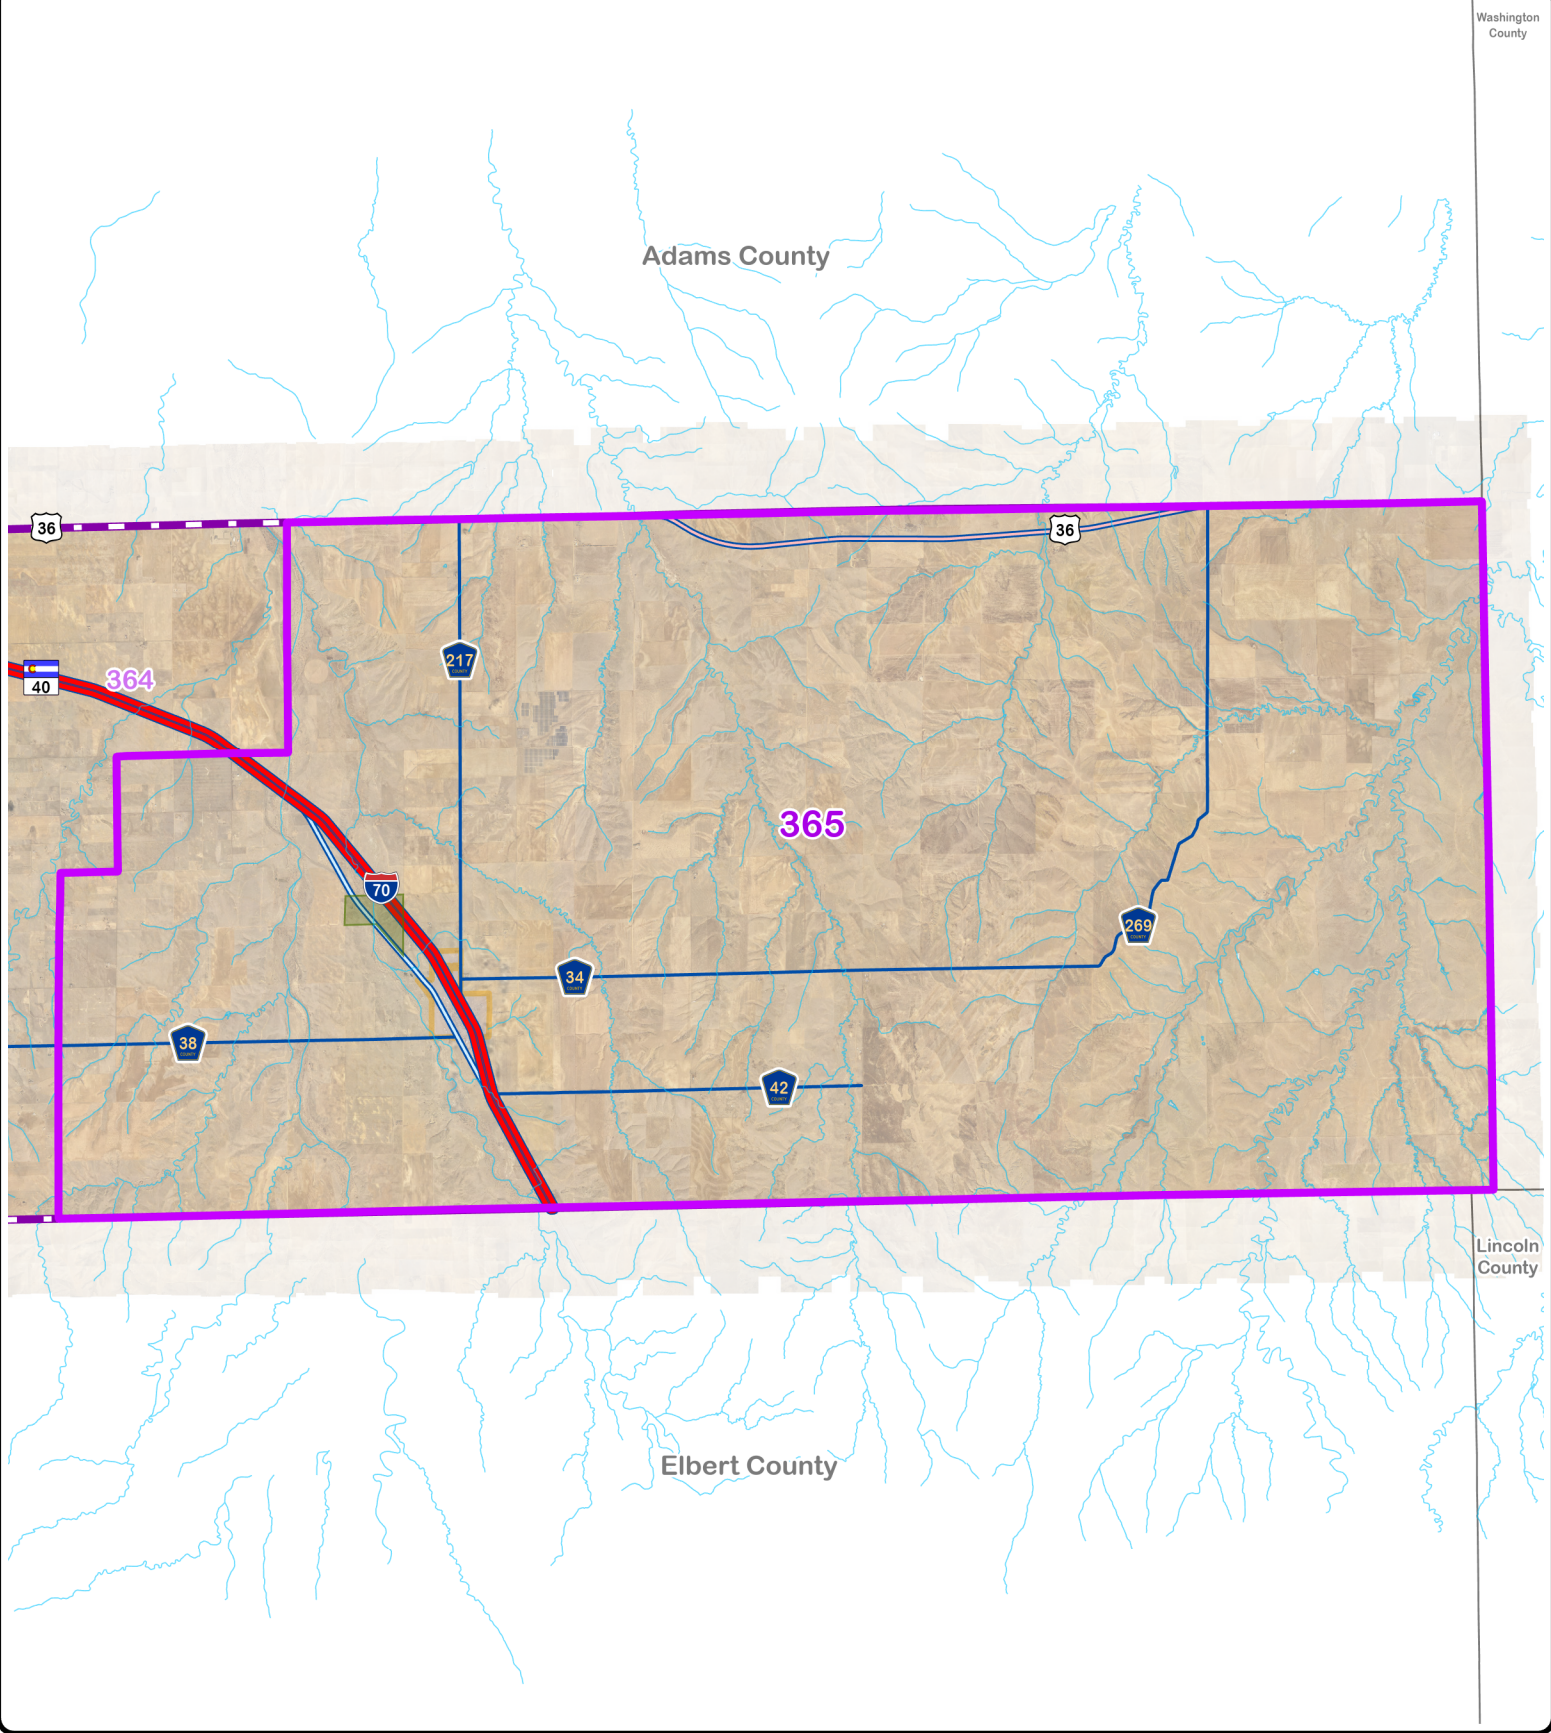

Adams County

Elbert County

Precinct 365

1 inch equals 17,625 feet

-  This Precinct
-  County Boundary
-  Rivers
-  Other Precincts
-  Parks
-  Interstate
-  State Highway
-  US Highway
-  Major Road
-  Lakes

US Congress # 4 | Colorado Senate # 21 | Colorado House # 56